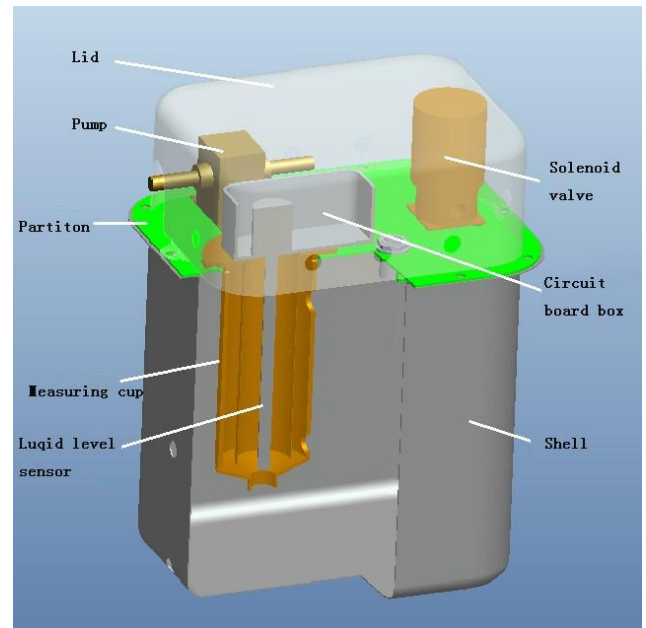

Vehicle Fuel Consumption Monitoring System

Description:

Fuel Consumption System is used to measure diesel engine fuel consumption.

1. Fuel management: Accurately measuring the engine's fuel consumption, including the measurement of engine oil quantity
2. Combine with GPS to realize vehicle management:
 - ◆ Real-time monitoring of the condition of vehicle oil, speed, location, route, etc
 - ◆ Effective management for diesel stolen, achieves the goal of people and cars management.

Specifications:

Parameter	Value
Operating Voltage	DC24V \pm 2V
Accuracy	$\leq \pm 1\%$
Output Signal	Customized (such as total amount of consumption)

Working Principle:

The system is mainly composed of measuring cup, liquid level sensor, small tank and intelligent digital processing units. Liquid level sensor to detect the oil level of measuring cup, when the oil level of measuring cup reach the low limit, oil supplies from inside the vehicle fuel tank. When oil level reach the up limit, the pump stop, the valve opens at the bottom of the cup, the oil in the cup flows into the small tank. The small tank supplies to the engine through tubing oil. During oil compensating, the valve closes at the bottom of the cup, the oil in the cup will not into the small tank.

By this way the liquid level sensor detect and measure the oil level of the cup to obtain the engine's fuel consumption.

Security

1. Inlet, outlet and oil return with switching valve, in case fuel consumption system malfunction it can switch back to the original oil pipeline, to ensure that the car keeps moving.
2. Fault code hinting function, after the fuel consumption system communicates with GPS, the operator can understand the cause of the problem via the code display by GPS
3. Fault alarm function, when there is abnormal for fuel consumption system, indicator light and buzzer immediately run, remind the operating personnel for troubleshooting.